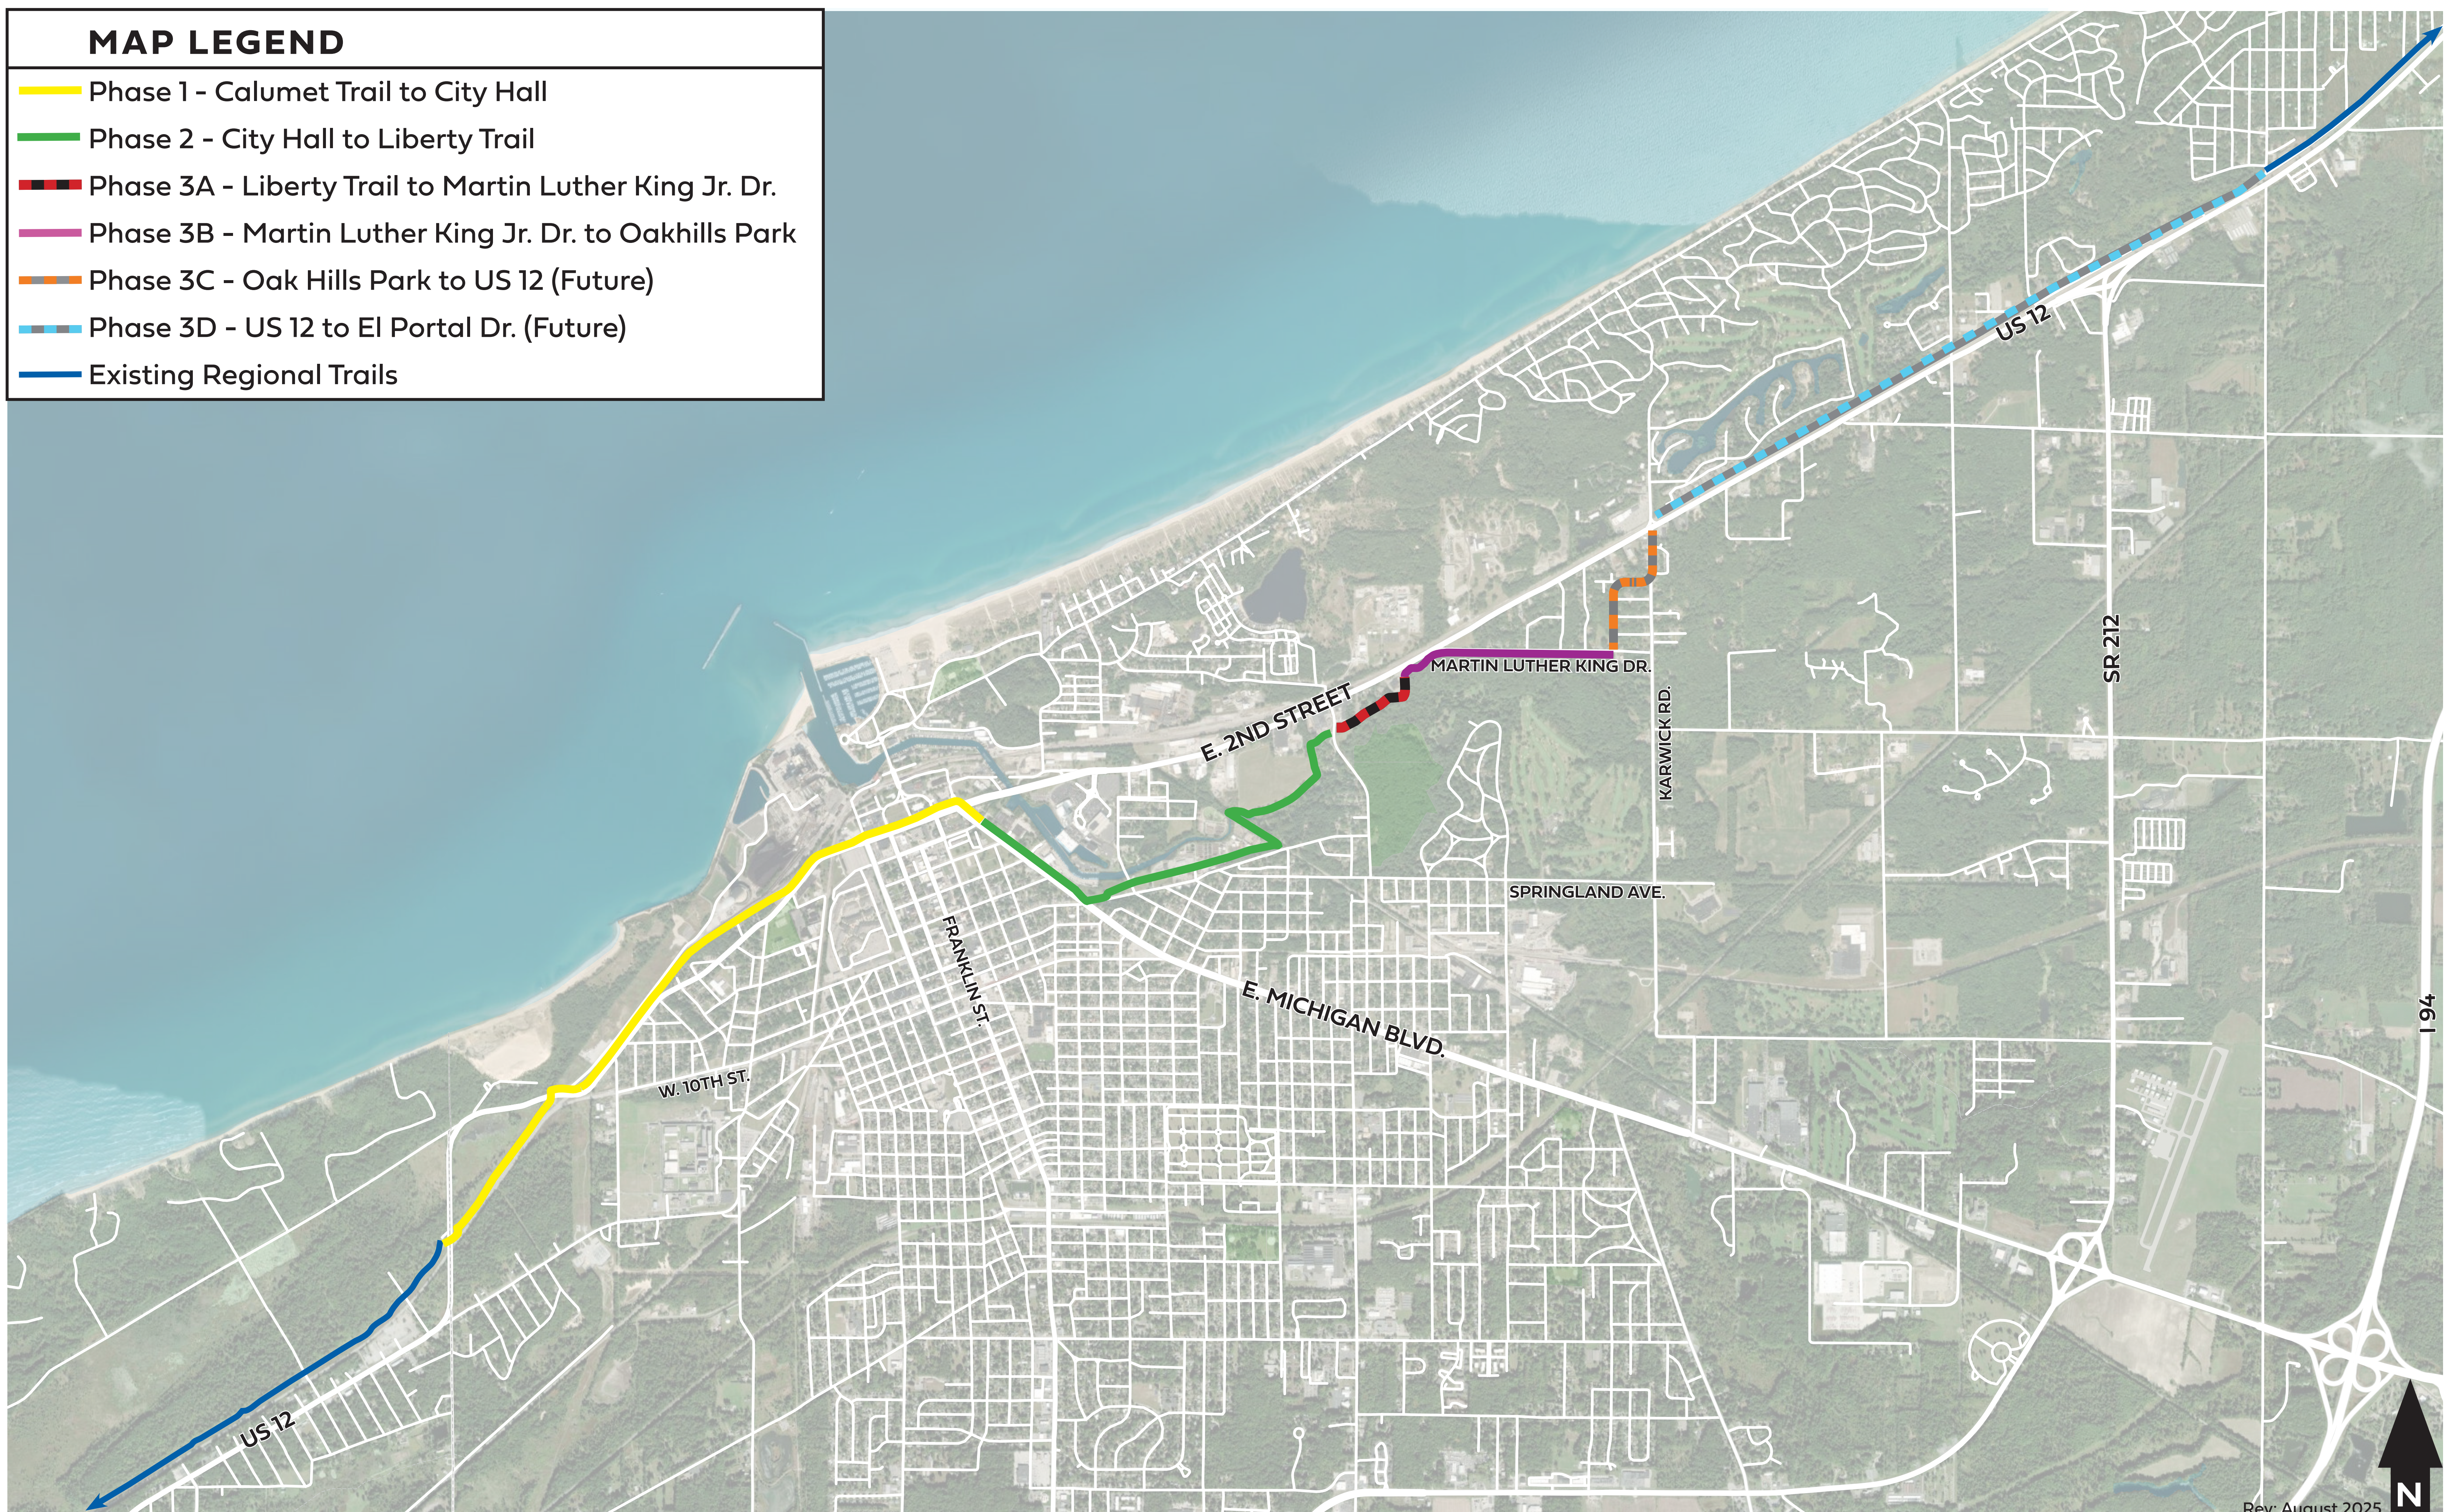

MAP LEGEND

- Phase 1 - Calumet Trail to City Hall
- Phase 2 - City Hall to Liberty Trail
- Phase 3A - Liberty Trail to Martin Luther King Jr. Dr.
- Phase 3B - Martin Luther King Jr. Dr. to Oakhills Park
- Phase 3C - Oak Hills Park to US 12 (Future)
- Phase 3D - US 12 to El Portal Dr. (Future)
- Existing Regional Trails

Rev: August 2025

SINGING SANDS TRAIL